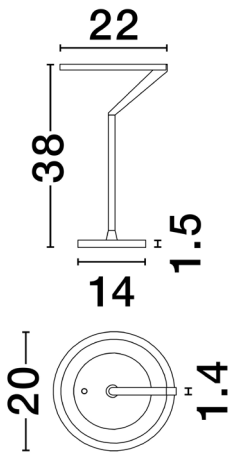

NOVA LUCE

PRODUCT DATASHEET

Version: 001

PRODUCT PHOTOGRAPH

TECHNICAL DRAWING

GENERAL INFORMATION

Product Code	9088149
Collection	Decorative
Product Category	Table
Product Family	Tilia
Mounting Location	N/A
Application Environment	Indoor
Specifications	

DIMENSION & WEIGHT

LxWxH (cm)	D: 22 H: 38
Cut out (cm)	N/A
Weight (Kgr)	0.0

MATERIAL & COLOR

Product Color	Black
Body Material	Aluminium

APPLICATION & MOUNTING

Ambient Working Temp.	Max 45 oC
Type of Protection	IP20
Dimmable	Yes
Type of Dimming	Touch Dimmable
Mounting type	N/A
Mounting Depth (cm)	N/A
Led Module Replaceable	No
Light Source	LED

Power (Nominal)	16 W
Input voltage (Nominal)	220-240Vac
Mains Frequency	50/60Hz

PHOTOMETRICAL DATA

Luminous Flux	612 lm
Color Temperature	3000K
Light Color (Designation)	Warm White

WARRANTY

Warranty	3 Years
----------	----------------