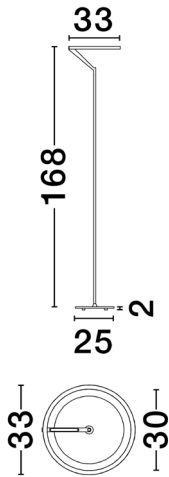

NOVA LUCE

PRODUCT DATASHEET

Version: 001

PRODUCT PHOTOGRAPH

TECHNICAL DRAWING

GENERAL INFORMATION

Product Code	9088150
Collection	Decorative
Product Category	Floor
Product Family	Tilia
Mounting Location	N/A
Application Environment	Indoor
Specifications	

DIMENSION & WEIGHT

LxWxH (cm)	D: 33 H: 168
Cut out (cm)	N/A
Weight (Kgr)	0.0

MATERIAL & COLOR

Product Color	Black
Body Material	Aluminium

APPLICATION & MOUNTING

Ambient Working Temp.	Max 45 oC
Type of Protection	IP20
Dimmable	Yes
Type of Dimming	Touch Dimmable
Mounting type	N/A
Mounting Depth (cm)	N/A
Led Module Replaceable	No
Light Source	LED

Power (Nominal)	26 W
Input voltage (Nominal)	220-240Vac
Mains Frequency	50/60Hz

PHOTOMETRICAL DATA

Luminous Flux	1149 lm
Color Temperature	3000K
Light Color (Designation)	Warm White

WARRANTY

Warranty	3 Years
----------	----------------