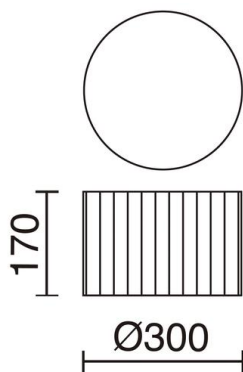

# VORADA 908A-L0112B-RA Surface Mounted VORADA LED COB AC 12W 1030lm CRI80 3000K

Ribbon wrapped white

Grout Family is designed in the classical style, available in several versions: wall wall, ceiling lamp and pendant lamp. Is made of steel and opal polycarbonate, it exists in three colors: black, white and beige, also in different sizes / diameters. These lamps are a perfect match to illuminate spaces in residential houses and hotel chains.

## GENERAL DATA

Category	Surface
Family	Vorada
Finish	[RA] Ribbon wrapped white
Location	Indoor
Installation	Ceilling
Body material	Steel
Diffuser material	Opal polycarbonate, Ribbon Wrapped
ETIM class	EC0028g2
EAN	8433264100254

## TECHNICAL DATA

Dimensions	Height x Width (mm): 170 x 300
IP	IP20
Protection class	Class I
Frequency	50/60 Hz
Input voltage	220-240V AC V
Lifetime	40,000 h
LED lifetime L	80
LED lifetime B	50