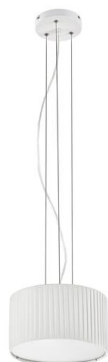

VORADA 908D-L0112B-RA Suspended Lamp VORADA LED COB AC 12W 1030lm CRI80 3000K

Ribbon wrapped white

Grout Family is designed in the classical style, available in several versions: wall wall, ceiling lamp and pendant lamp. Is made of steel and opal polycarbonate, it exists in three colors: black, white and beige, also in different sizes / diameters. These lamps are a perfect match to illuminate spaces in residential houses and hotel chains.

GENERAL DATA

Category	Pendant
Family	Vorada
Finish	[RA] Ribbon wrapped white
Location	Indoor
Installation	Ceiling
Body material	Steel
Diffuser material	Opal polycarbonate, Ribbon Wrapped
ETIM class	EC001743
EAN	8433264100346

NOTES

Shade included	
----------------	--

VORADA

908D-L0112B-RA Suspended Lamp VORADA LED COB AC 12W 1030lm CRI80 3000K
Ribbon wrapped white

PRODUCTS OF THE SAME FAMILY

Vorada L C

Vorada L N

Vorada M C