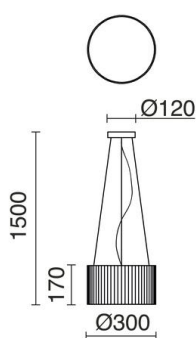

VORADA 908D-L0112B-RA Suspended Lamp VORADA LED COB AC 12W 1030lm CRI80 3000K

Ribbon wrapped white

Grout Family is designed in the classical style, available in several versions: wall wall, ceiling lamp and pendant lamp. Is made of steel and opal polycarbonate, it exists in three colors: black, white and beige, also in different sizes / diameters. These lamps are a perfect match to illuminate spaces in residential houses and hotel chains.

GENERAL DATA

Category	Pendant
Family	Vorada
Finish	[RA] Ribbon wrapped white
Location	Indoor
Installation	Ceiling
Body material	Steel
Diffuser material	Opal polycarbonate, Ribbon Wrapped
ETIM class	EC001743
EAN	8433264100346