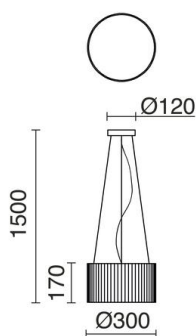

# VORADA 908D-L0112B-RB Suspended Lamp VORADA LED COB AC 12W 1030lm CRI80 3000K

Ribbon wrapped black

Grout Family is designed in the classical style, available in several versions: wall wall, ceiling lamp and pendant lamp. Is made of steel and opal polycarbonate, it exists in three colors: black, white and beige, also in different sizes / diameters. These lamps are a perfect match to illuminate spaces in residential houses and hotel chains.

## GENERAL DATA

Category	Pendant
Family	Vorada
Finish	[RB] Ribbon wrapped black
Location	Indoor
Installation	Ceiling
Body material	Steel
Diffuser material	Opal polycarbonate, Ribbon Wrapped
ETIM class	EC001743
EAN	8433264100353