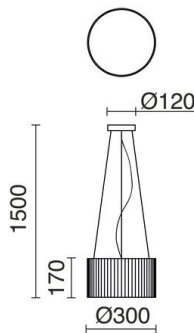

VORADA 908D-L0112B-RC Suspended Lamp VORADA LED COB AC 12W 1030lm CRI80 3000K

Ribbon wrapped beige

Grout Family is designed in the classical style, available in several versions: wall wall, ceiling lamp and pendant lamp. Is made of steel and opal polycarbonate, it exists in three colors: black, white and beige, also in different sizes / diameters. These lamps are a perfect match to illuminate spaces in residential houses and hotel chains.

GENERAL DATA

Category	Pendant
Family	Vorada
Finish	[RC] Ribbon wrapped beige
Location	Indoor
Installation	Ceiling
Body material	Steel
Diffuser material	Opal polycarbonate, Ribbon Wrapped
ETIM class	EC001743
EAN	8433264100360