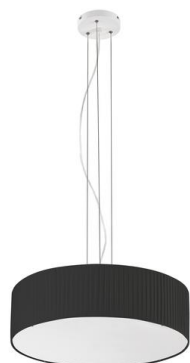

VORADA 908E-L0125B-RB

Suspended Lamp VORADA LED SMD 25W 3540lm CRI80 3000K
Ribbon wrapped black

Grout Family is designed in the classical style, available in several versions: wall wall, ceiling lamp and pendant lamp. Is made of steel and opal polycarbonate, it exists in three colors: black, white and beige, also in different sizes / diameters. These lamps are a perfect match to illuminate spaces in residential houses and hotel chains.

GENERAL DATA

Category	Pendant
Family	Vorada
Finish	[RB] Ribbon wrapped black
Location	Indoor
Installation	Ceiling
Body material	Steel
Diffuser material	Opal polycarbonate, Ribbon Wrapped
ETIM class	EC001743
EAN	8433264100384

NOTES

Shade included

VORADA

908E-L0125B-RB Suspended Lamp VORADA LED SMD 25W 3540lm CRI80 3000K
Ribbon wrapped black

PRODUCTS OF THE SAME FAMILY

Vorada L C

Vorada L N

Vorada M N