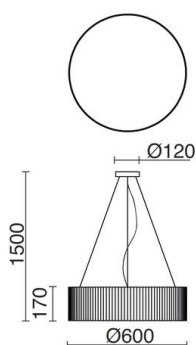

VORADA 908E-L0125B-RB

Suspended Lamp VORADA LED SMD 25W 3540lm CRI80 3000K
Ribbon wrapped black

Grout Family is designed in the classical style, available in several versions: wall wall, ceiling lamp and pendant lamp. Is made of steel and opal polycarbonate, it exists in three colors: black, white and beige, also in different sizes / diameters. These lamps are a perfect match to illuminate spaces in residential houses and hotel chains.

GENERAL DATA

Category	Pendant
Family	Vorada
Finish	[RB] Ribbon wrapped black
Location	Indoor
Installation	Ceiling
Body material	Steel
Diffuser material	Opal polycarbonate, Ribbon Wrapped
ETIM class	EC001743
EAN	8433264100384