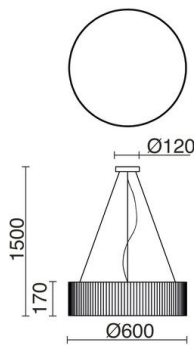

VORADA 908E-L0125B-RC

Suspended Lamp VORADA LED SMD 25W 3540lm CRI80 3000K
Ribbon wrapped beige

Grout Family is designed in the classical style, available in several versions: wall wall, ceiling lamp and pendant lamp. Is made of steel and opal polycarbonate, it exists in three colors: black, white and beige, also in different sizes / diameters. These lamps are a perfect match to illuminate spaces in residential houses and hotel chains.

GENERAL DATA

| | |
|-------------------|------------------------------------|
| Category | Pendant |
| Family | Vorada |
| Finish | [RC] Ribbon wrapped beige |
| Location | Indoor |
| Installation | Ceiling |
| Body material | Steel |
| Diffuser material | Opal polycarbonate, Ribbon Wrapped |
| ETIM class | EC001743 |
| EAN | 8433264100391 |

LIGHT SOURCES AND BEAMS

| | |
|-------------------|-------------------------------------|
| Sources | LED SMD 25W max. 3540lm 3000K CRI80 |
| Total flux | 2123 lm |
| Energy efficiency | E |

TECHNICAL DATA