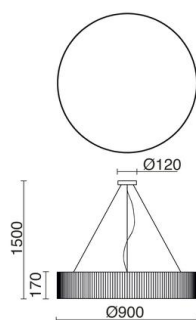

VORADA 908F-L0129B-RA Suspended Lamp VORADA LED SMD 29W 4000lm CRI80 3000K Ribbon wrapped white

Grout Family is designed in the classical style, available in several versions: wall wall, ceiling lamp and pendant lamp. Is made of steel and opal polycarbonate, it exists in three colors: black, white and beige, also in different sizes / diameters. These lamps are a perfect match to illuminate spaces in residential houses and hotel chains.

GENERAL DATA

Category	Pendant
Family	Vorada
Finish	[RA] Ribbon wrapped white
Location	Indoor
Installation	Ceiling
Body material	Steel
Diffuser material	Opal polycarbonate, Ribbon Wrapped
ETIM class	EC001743
EAN	8433264100407