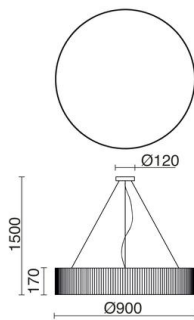

VORADA 908F-L0129B-RB

Suspended Lamp VORADA LED SMD 29W 4000lm CRI80 3000K
Ribbon wrapped black

Grout Family is designed in the classical style, available in several versions: wall wall, ceiling lamp and pendant lamp. Is made of steel and opal polycarbonate, it exists in three colors: black, white and beige, also in different sizes / diameters. These lamps are a perfect match to illuminate spaces in residential houses and hotel chains.

GENERAL DATA

Category	Pendant
Family	Vorada
Finish	[RB] Ribbon wrapped black
Location	Indoor
Installation	Ceiling
Body material	Steel
Diffuser material	Opal polycarbonate, Ribbon Wrapped
ETIM class	EC001743
EAN	8433264100414