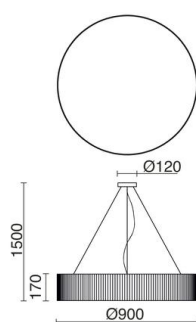

VORADA 908F-L0129B-RC

Suspended Lamp VORADA LED SMD 29W 4000lm CRI80 3000K
Ribbon wrapped beige

Grout Family is designed in the classical style, available in several versions: wall wall, ceiling lamp and pendant lamp. Is made of steel and opal polycarbonate, it exists in three colors: black, white and beige, also in different sizes / diameters. These lamps are a perfect match to illuminate spaces in residential houses and hotel chains.

GENERAL DATA

Category	Pendant
Family	Vorada
Finish	[RC] Ribbon wrapped beige
Location	Indoor
Installation	Ceiling
Body material	Steel
Diffuser material	Opal polycarbonate, Ribbon Wrapped
ETIM class	EC001743
EAN	8433264100421