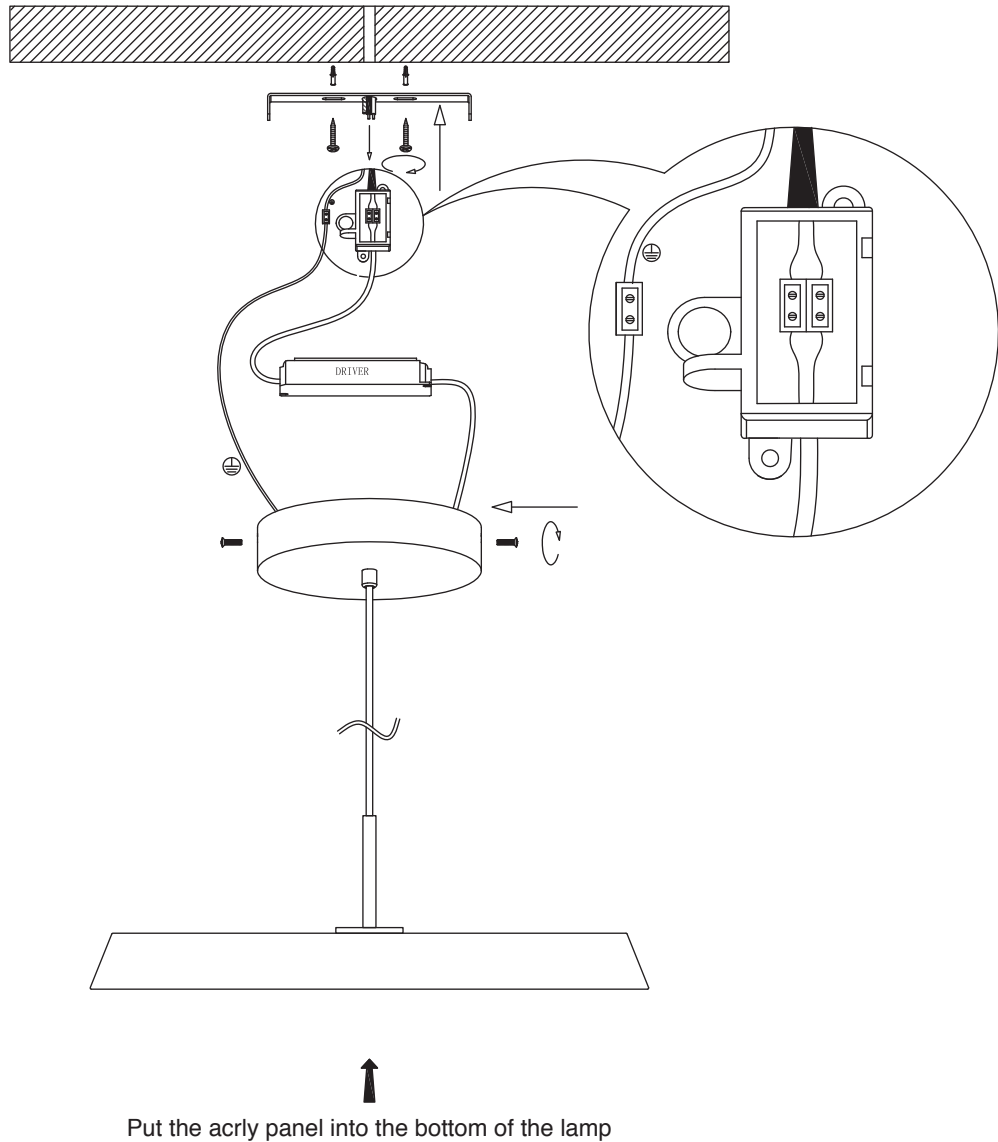

NOVA LUCE

9223417, 9223418, 9223419, 9223420

Turn OFF general Switch

1. Drill holes
2. Apply plastic anchors
3. Apply screws to make it stable
4. Connect wires
5. Apply the side screws

Turn ON general Switch