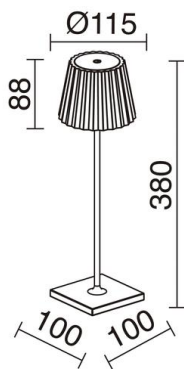

LITTA 914A-L0103L-01

Portable Lamp LITTA IP54 Touch dimming LED SMD 2.20W 200lm CRI80 3000K 45° microUSB White

The Litta portable luminaire, made of aluminum, is available in two square versions (black and white finish) and circular (white, black and brown oxide finish). All models, with an IP54 degree of protection that allows its use in exterior spaces, including USB charger and have a touch button to turn on, turn off and regulate light intensity. Ideal for the restoration and residential sector.

GENERAL DATA

Category	Decorative
Family	Litta
Finish	[01] White
Location	Outdoor
Installation	Table lamp
Body material	Aluminum
Diffuser material	Transparent polycarbonate
ETIM class	EC000302
EAN	8433264098032

LIGHT SOURCES AND BEAMS

Sources	LED SMD 2.2W max. 200lm 3000K CRI80
Total flux	150 lm
Beam	45° - Direct symmetric

TECHNICAL DATA

Dimensions	Height x Width x Depth (mm): 380 x 115 x 115
IP	IP54
Protection class	Class III
Dimmable	Touch dimming
Input voltage	5V DC V
Auxiliary gear	Battery charger
Rechargeable	With charger
Charger connector type	microUSB
USB ports charging devices	(1)
Battery charge time	5.0 h
Battery autonomy	8.0 h
Battery output voltage	3.7 V
Power switches	1
Lifetime	40,000 h
LED lifetime L	80
LED lifetime B	50
Weight	1.5 Kg
Cable outlets	1