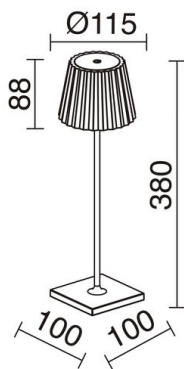

LITTA 914A-L0103L-02

Portable Lamp LITTA IP54 Touch dimming LED SMD 2.20W 200lm CRI80 3000K 45° microUSB Black

The Litta portable luminaire, made of aluminum, is available in two square versions (black and white finish) and circular (white, black and brown oxide finish). All models, with an IP54 degree of protection that allows its use in exterior spaces, including USB charger and have a touch button to turn on, turn off and regulate light intensity. Ideal for the restoration and residential sector.

GENERAL DATA

Category	Decorative
Family	Litta
Finish	1021 Black
Location	Outdoor
Installation	Table lamp
Body material	Aluminum
Diffuser material	Transparent polycarbonate
ETIM class	EC000302
EAN	8433264117658

LIGHT SOURCES AND BEAMS

Sources	LED SMD 2.2W max. 200lm 3000K CRI80
Total flux	150 lm
Beam	45° - Direct symmetric

TECHNICAL DATA

Dimensions	Height x Width x Depth (mm): 380 x 115 x 115
IP	IP54
Protection class	Class III
Dimmable	Touch dimming
Input voltage	5V DC V
Auxiliary gear	Battery charger
Rechargeable	With charger
Charger connector type	microUSB
USB ports charging devices	(1)
Battery charge time	5.0 h
Battery autonomy	8.0 h
Battery output voltage	3.7 V
Power switches	1
Lifetime	40.000 h
LED lifetime L	80
LED lifetime B	50
Weight	1.5 Kg
Cable outlets	1