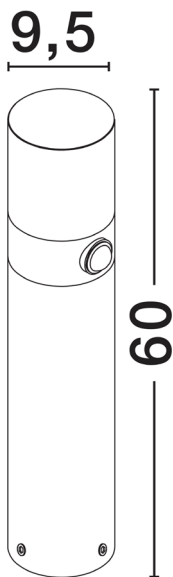

### PRODUCT PHOTOGRAPH

### TECHNICAL DRAWING

### DIMENSION & WEIGHT

LxWxH (cm)	D: 9,5 H: 60
Cut out (cm)	N/A
Weight (Kgr)	1.36