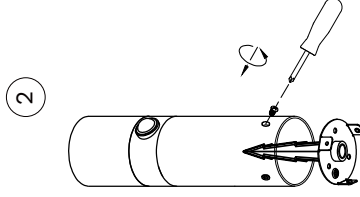

NOVA LUCE

9176108

Turn off the general switch

Dismantle the product

Apply the element in to place

Drill holes & apply anchors

Apply washers

Connect wires