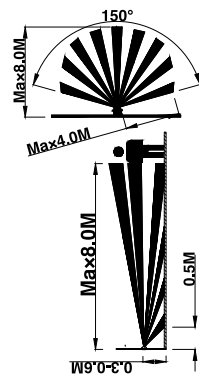

Only Night LUX
Lighting time: 60 seconds Time