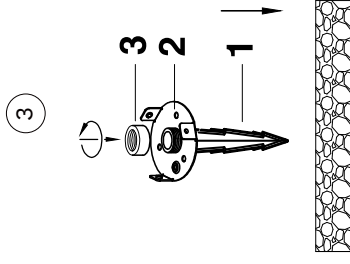

NOVA LUCE

9176108

Turn off the general switch

Dismantle the product

Apply the element in to place

Drill holes & apply anchors

Apply washers

Connect wires