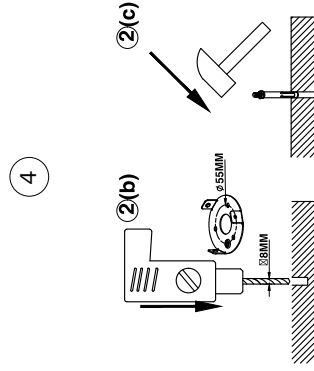

NOVA LUCE

9176108

Turn off the general switch

Dismantle the product

Apply the element in to place

Drill holes & apply anchors

Apply washers

Connect wires