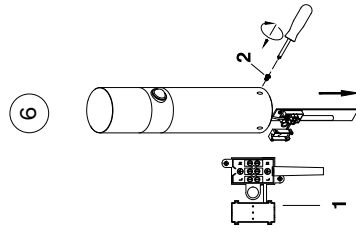

NOVA LUCE

9176108

Turn off the general switch

Dismantle the product

Apply the element in to place

Drill holes & apply anchors

Apply washers

Connect wires