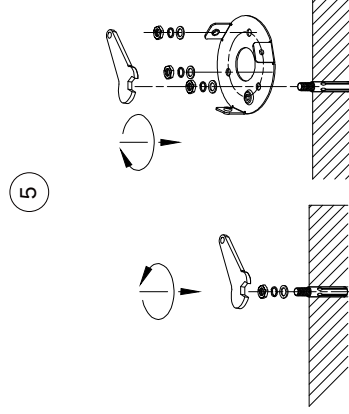

NOVA LUCE

9176108

Turn off the general switch

Dismantle the product

Apply the element in to place

Drill holes & apply anchors

Apply washers

Connect wires