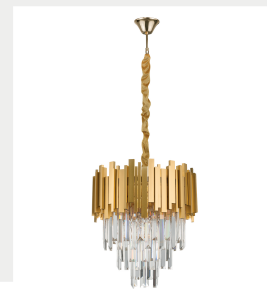

NOVA LUCE

Supplier's name or trade mark: NOVA LUCE S.A
Supplier's address: SCHIMATARI VIOTIAS 32009, GREECE
Model identifier: 9181100
Type of light source: LED E14 4x5 Watt Bulb Excluded

Product information Sheet

General Information

Material number	9181100
Type	Pendant
Product segment	Indoor

Dimensions

Length (in cm)	-
Diameter (in cm)	40 cm
Width (in cm)	
Height (in cm)	H1: 43 H2: 120 cm
Net Weight	

Material & Colour