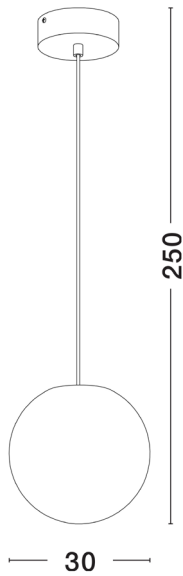

NOVA LUCE

PRODUCT DATASHEET

Version: 001

PRODUCT PHOTOGRAPH

TECHNICAL DRAWING

GENERAL INFORMATION

Product Code	9186714
Collection	Outdoor
Product Category	ceiling
Product Family	Mint
Mounting Location	ceiling
Application Environment	Outdoor
Specifications	

DIMENSION & WEIGHT

LxWxH (cm)	D: 30 H: 250
Cut out (cm)	N/A
Weight (Kgr)	1.5

MATERIAL & COLOR

Product Color	Black
Body Material	Fiber Resin

APPLICATION & MOUNTING

Ambient Working Temp.	Max 45 oC
Type of Protection	IP65
Dimmable	Depends on the lamp
Type of Dimming (Optional)	Depends on the lamp
Mounting type	Surface
Mounting Depth (cm)	N/A
Led Module Replaceable	Yes
Light Source	LED E14

Power (Nominal)	5W
Input voltage (Nominal)	220-240Vac
Mains Frequency	50/60Hz

PHOTOMETRICAL DATA

Luminous Flux	Depends on the lamp
Color Temperature	Depends on the lamp
Light Color (Designation)	Depends on the lamp