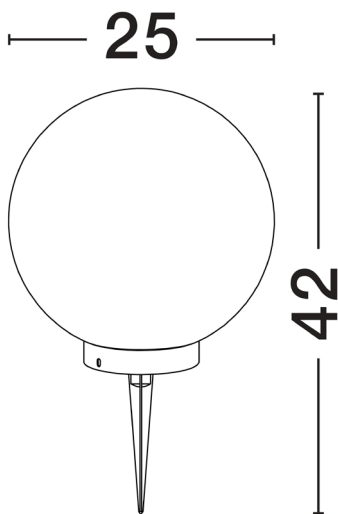

GENERAL INFORMATION

Product Code	9186718
Collection	Outdoor
Product Category	Floor
Product Family	Metro
Mounting Location	Ground
Application Environment	Outdoor
Specifications	

DIMENSION & WEIGHT

LxWxH (cm)	D: 25 H: 25
Cut out (cm)	N/A
Weight (Kgr)	0.89

MATERIAL & COLOR

Product Color	White
Body Material	Fiber Resin

APPLICATION & MOUNTING

Ambient Working Temp.	Max 45 oC
Type of Protection	IP65
Dimmable	Depends on the lamp
Type of Dimming (Optional)	Depends on the lamp
Mounting type	Surface
Mounting Depth (cm)	N/A
Led Module Replaceable	Yes
Light Source	LED E14

NOVA LUCE S.A

Schimatari Viotias
32009, Greece

+30 22620 58 121
+30 22620 56 743

info@novaluce.com
www.novaluce.com