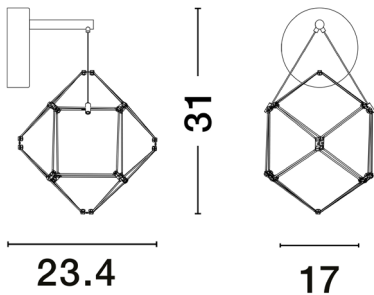

NOVA LUCE

PRODUCT DATASHEET

Version: 001

PRODUCT PHOTOGRAPH

TECHNICAL DRAWING

GENERAL INFORMATION

Product Code	9186903
Collection	Decorative
Product Category	Wall
Product Family	Nebula
Mounting Location	Wall
Application Environment	Indoor
Specifications	

DIMENSION & WEIGHT

LxWxH (cm)	L:17 W:23.4 H:31
Cut out (cm)	N/A
Weight (Kgr)	0.4

MATERIAL & COLOR

Product Color	Gold
Body Material	Copper Metal

APPLICATION & MOUNTING

Ambient Working Temp.	Max 45 oC
Type of Protection	IP20
Dimmable	No
Type of Dimming	N/A
Mounting type	Surface
Mounting Depth (cm)	N/A
Led Module Replaceable	No
Light Source	LED

Power (Nominal)	6 W
Input voltage (Nominal)	220-240Vac
Mains Frequency	50/60Hz

PHOTOMETRICAL DATA

Luminous Flux	345 lm
Color Temperature	3000K
Light Color (Designation)	Warm White

WARRANTY

Warranty	3 Years
----------	----------------