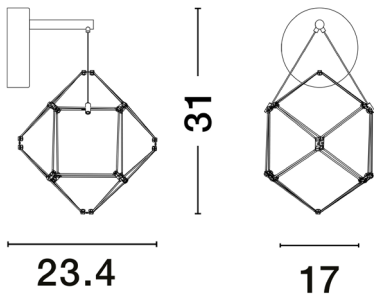

NOVA LUCE

PRODUCT DATASHEET

Version: 001

PRODUCT PHOTOGRAPH

TECHNICAL DRAWING

GENERAL INFORMATION

Product Code	9186904
Collection	Decorative
Product Category	Wall
Product Family	Nebula
Mounting Location	Wall
Application Environment	Indoor
Specifications	

DIMENSION & WEIGHT

LxWxH (cm)	L:17 W:23.4 H:31
Cut out (cm)	N/A
Weight (Kgr)	0.4

MATERIAL & COLOR

Product Color	Black Chrome
Body Material	Copper Metal

APPLICATION & MOUNTING

Ambient Working Temp.	Max 45 oC
Type of Protection	IP20
Dimmable	No
Type of Dimming	N/A
Mounting type	Surface
Mounting Depth (cm)	N/A
Led Module Replaceable	No
Light Source	LED

Power (Nominal)	6 W
Input voltage (Nominal)	220-240Vac
Mains Frequency	50/60Hz

PHOTOMETRICAL DATA

Luminous Flux	345 lm
Color Temperature	3000K
Light Color (Designation)	Warm White

WARRANTY

Warranty	3 Years
----------	----------------