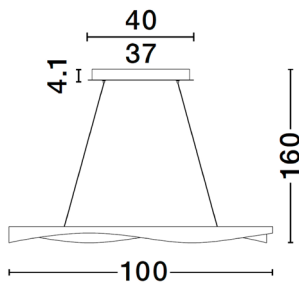

TECHNICAL DRAWING

GENERAL INFORMATION

Product Code	9186949
Collection	Decorative
Product Category	Suspension
Product Family	Radon
Mounting Location	Ceiling
Application Environment	Indoor
Specifications	

DIMENSION & WEIGHT

LxWxH (cm)	D: 100 H: 160
Cut out (cm)	N/A
Weight (Kgr)	1.4

MATERIAL & COLOR

Product Color	Black & Gold
Body Material	Aluminium

APPLICATION & MOUNTING

Ambient Working Temp.	Max 45 oC
Type of Protection	IP20
Dimmable	Yes
Type of Dimming	Triac
Mounting type	Surface
Mounting Depth (cm)	N/A
Led Module Replaceable	No
Light Source	LED

NOVA LUCE S.A

Schimatari Viotias
32009, Greece

+30 22620 58 121
+30 22620 56 743

info@novaluce.com
www.novaluce.com