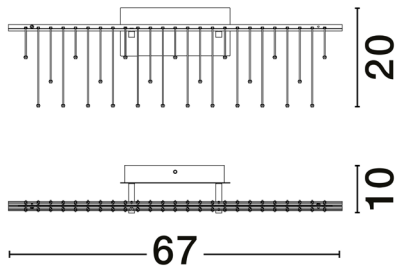

PRODUCT PHOTOGRAPH

TECHNICAL DRAWING

GENERAL INFORMATION

Product Code	9186966
Collection	Decorative
Product Category	Wall
Product Family	Stellar
Mounting Location	Wall
Application Environment	Indoor
Specifications	

DIMENSION & WEIGHT

LxWxH (cm)	L: 67 W: 10 H: 20
Cut out (cm)	N/A
Weight (Kgr)	1.8

MATERIAL & COLOR

Product Color	Gold
Body Material	Copper Metal

APPLICATION & MOUNTING

Ambient Working Temp.	Max 45 oC
Type of Protection	IP20
Dimmable	Yes
Type of Dimming	Triac
Mounting type	Surface
Mounting Depth (cm)	N/A
Led Module Replaceable	No
Light Source	LED

NOVA LUCE

PRODUCT DATASHEET

Version: 001

ELECTRICAL DATA

Power (Nominal)	11 W
Input voltage (Nominal)	220-240Vac
Mains Frequency	50/60Hz

PHOTOMETRICAL DATA

Luminous Flux	807 lm
Color Temperature	3000K
Light Color (Designation)	Warm White