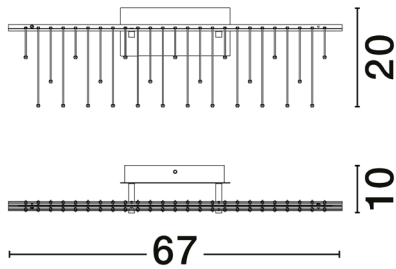

PRODUCT PHOTOGRAPH

TECHNICAL DRAWING

GENERAL INFORMATION

Product Code	9186967
Collection	Decorative
Product Category	Wall
Product Family	Stellar
Mounting Location	Wall
Application Environment	Indoor
Specifications	

DIMENSION & WEIGHT

LxWxH (cm)	L: 67 W: 10 H: 20
Cut out (cm)	N/A
Weight (Kgr)	1.8

MATERIAL & COLOR

Product Color	Black Chrome
Body Material	Copper Metal

APPLICATION & MOUNTING

Ambient Working Temp.	Max 45 oC
Type of Protection	IP20
Dimmable	Yes
Type of Dimming	Triac
Mounting type	Surface
Mounting Depth (cm)	N/A
Led Module Replaceable	No
Light Source	LED

NOVA LUCE

PRODUCT DATASHEET

Version: 001

ELECTRICAL DATA

Power (Nominal)	11 W
Input voltage (Nominal)	220-240Vac
Mains Frequency	50/60Hz

PHOTOMETRICAL DATA

Luminous Flux	892 lm
Color Temperature	3000K
Light Color (Designation)	Warm White