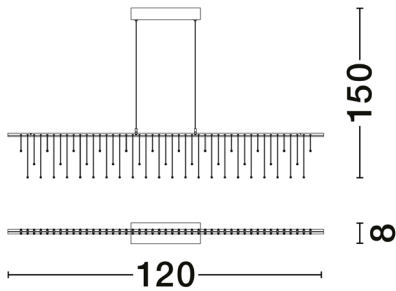

NOVA LUCE

PRODUCT DATASHEET

Version: 001

PRODUCT PHOTOGRAPH

TECHNICAL DRAWING

GENERAL INFORMATION

Product Code	9186972
Collection	Decorative
Product Category	Suspension
Product Family	Stellar
Mounting Location	Ceiling
Application Environment	Indoor
Specifications	

DIMENSION & WEIGHT

LxWxH (cm)	L: 120 W: 8 H: 170
Cut out (cm)	N/A
Weight (Kgr)	1.6

MATERIAL & COLOR

Product Color	Gold
Body Material	Copper Metal

APPLICATION & MOUNTING

Ambient Working Temp.	Max 45 oC
Type of Protection	IP20
Dimmable	Yes
Type of Dimming	Triac
Mounting type	Surface
Mounting Depth (cm)	N/A
Led Module Replaceable	No
Light Source	LED

Power (Nominal)	17 W
Input voltage (Nominal)	220-240Vac
Mains Frequency	50/60Hz

PHOTOMETRICAL DATA

Luminous Flux	1351 lm
Color Temperature	3000K
Light Color (Designation)	Warm White

WARRANTY

Warranty	3 Years
----------	----------------