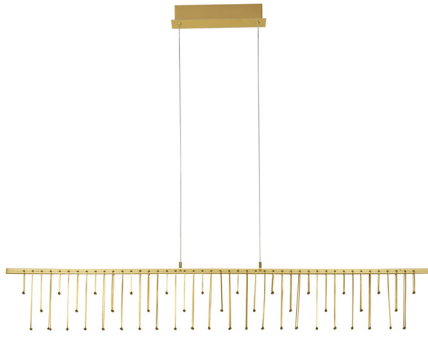

NOVA LUCE

PRODUCT DATASHEET

Version: 001

PRODUCT PHOTOGRAPH

TECHNICAL DRAWING

GENERAL INFORMATION

Product Code	9186972
Collection	Decorative
Product Category	Suspension
Product Family	Stellar
Mounting Location	Ceiling
Application Environment	Indoor
Specifications	

DIMENSION & WEIGHT

LxWxH (cm)	L: 120 W: 8 H: 170
Cut out (cm)	N/A
Weight (Kgr)	1.6

MATERIAL & COLOR

Product Color	Gold
Body Material	Copper Metal

APPLICATION & MOUNTING

Ambient Working Temp.	Max 45 oC
Type of Protection	IP20
Dimmable	Yes
Type of Dimming	Triac
Mounting type	Surface
Mounting Depth (cm)	N/A
Led Module Replaceable	No
Light Source	LED

Power (Nominal)	17 W
Input voltage (Nominal)	220-240Vac
Mains Frequency	50/60Hz

PHOTOMETRICAL DATA

Luminous Flux	1351 lm
Color Temperature	3000K
Light Color (Designation)	Warm White

WARRANTY

Warranty	3 Years
----------	----------------