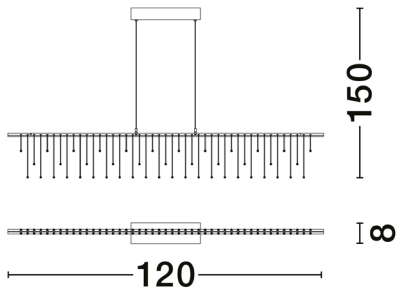

TECHNICAL DRAWING

GENERAL INFORMATION

Product Code	9186973
Collection	Decorative
Product Category	Suspension
Product Family	Stellar
Mounting Location	Ceiling
Application Environment	Indoor
Specifications	

DIMENSION & WEIGHT

LxWxH (cm)	L: 120 W: 8 H: 150
Cut out (cm)	N/A
Weight (Kgr)	1.6

MATERIAL & COLOR

Product Color	Black
Body Material	Copper Metal

APPLICATION & MOUNTING

Ambient Working Temp.	Max 45 oC
Type of Protection	IP20
Dimmable	Yes
Type of Dimming	Triac
Mounting type	Surface
Mounting Depth (cm)	N/A
Led Module Replaceable	No
Light Source	LED

NOVA LUCE S.A

Schimatari Viotias
32009, Greece

+30 22620 58 121
+30 22620 56 743

info@novaluce.com
www.novaluce.com