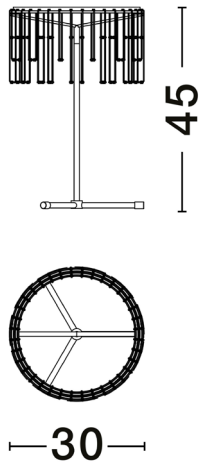

GENERAL INFORMATION

Product Code	9186980
Collection	Decorative
Product Category	Table
Product Family	Stellar
Mounting Location	N/A
Application Environment	Indoor
Specifications	

DIMENSION & WEIGHT

LxWxH (cm)	D: 40 W: 40 H: 140
Cut out (cm)	N/A
Weight (Kgr)	1.5

MATERIAL & COLOR

Product Color	Gold
Body Material	Copper Metal

APPLICATION & MOUNTING

Ambient Working Temp.	Max 45 oC
Type of Protection	IP20
Dimmable	Yes
Type of Dimming	Touch Dimmable
Mounting type	N/A
Mounting Depth (cm)	N/A
Led Module Replaceable	No
Light Source	LED

NOVA LUCE S.A

Schimatari Viotias
32009, Greece

+30 22620 58 121
+30 22620 56 743

info@novaluce.com
www.novaluce.com