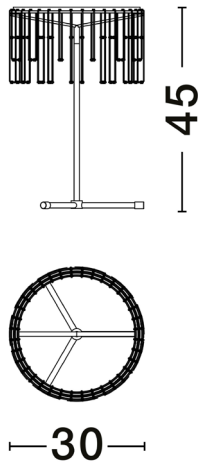

NOVA LUCE

PRODUCT DATASHEET

Version: 001

PRODUCT PHOTOGRAPH

TECHNICAL DRAWING

GENERAL INFORMATION

| | |
|-------------------------|------------|
| Product Code | 9186981 |
| Collection | Decorative |
| Product Category | Table |
| Product Family | Stellar |
| Mounting Location | N/A |
| Application Environment | Indoor |
| Specifications | |

DIMENSION & WEIGHT

| | |
|--------------|-------------------|
| LxWxH (cm) | D: 30 W: 30 H: 45 |
| Cut out (cm) | N/A |
| Weight (Kgr) | 1.5 |

MATERIAL & COLOR

| | |
|---------------|--------------|
| Product Color | Black |
| Body Material | Copper Metal |

| | |
|-------------------------|-------------------|
| Power (Nominal) | 14 W |
| Input voltage (Nominal) | 220-240Vac |
| Mains Frequency | 50/60Hz |

PHOTOMETRICAL DATA

| | |
|---------------------------|-------------------|
| Luminous Flux | 953 lm |
| Color Temperature | 3000K |
| Light Color (Designation) | Warm White |