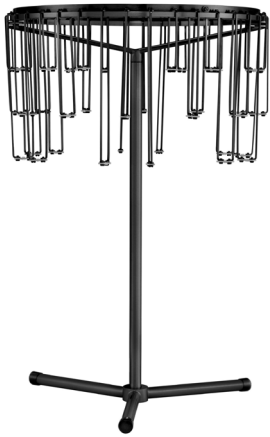

NOVA LUCE

PRODUCT DATASHEET

Version: 001

PRODUCT PHOTOGRAPH

TECHNICAL DRAWING

GENERAL INFORMATION

| | |
|-------------------------|------------|
| Product Code | 9186981 |
| Collection | Decorative |
| Product Category | Table |
| Product Family | Stellar |
| Mounting Location | N/A |
| Application Environment | Indoor |
| Specifications | |

DIMENSION & WEIGHT

| | |
|--------------|-------------------|
| LxWxH (cm) | D: 30 W: 30 H: 45 |
| Cut out (cm) | N/A |
| Weight (Kgr) | 1.5 |

MATERIAL & COLOR

| | |
|---------------|--------------|
| Product Color | Black |
| Body Material | Copper Metal |

APPLICATION & MOUNTING

| | |
|------------------------|----------------|
| Ambient Working Temp. | Max 45 oC |
| Type of Protection | IP20 |
| Dimmable | Yes |
| Type of Dimming | Touch Dimmable |
| Mounting type | N/A |
| Mounting Depth (cm) | N/A |
| Led Module Replaceable | No |
| Light Source | LED |