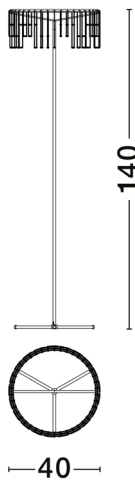

NOVA LUCE

PRODUCT DATASHEET

Version: 001

PRODUCT PHOTOGRAPH

TECHNICAL DRAWING

GENERAL INFORMATION

Product Code	9186982
Collection	Decorative
Product Category	Table
Product Family	Stellar
Mounting Location	N/A
Application Environment	Indoor
Specifications	

DIMENSION & WEIGHT

LxWxH (cm)	D: 30 W: 30 H: 45
Cut out (cm)	N/A
Weight (Kgr)	2.5

MATERIAL & COLOR

Product Color	Gold
Body Material	Copper Metal

APPLICATION & MOUNTING

Ambient Working Temp.	Max 45 oC
Type of Protection	IP20
Dimmable	Yes
Type of Dimming	Touch Dimmable
Mounting type	N/A
Mounting Depth (cm)	N/A
Led Module Replaceable	No
Light Source	LED

Power (Nominal)	17 W
Input voltage (Nominal)	220-240Vac
Mains Frequency	50/60Hz

PHOTOMETRICAL DATA

Luminous Flux	1258 lm
Color Temperature	3000K
Light Color (Designation)	Warm White

WARRANTY

Warranty	3 Years
----------	----------------