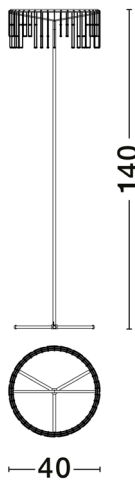

NOVA LUCE

PRODUCT DATASHEET

Version: 001

PRODUCT PHOTOGRAPH

TECHNICAL DRAWING

GENERAL INFORMATION

Product Code	9186983
Collection	Decorative
Product Category	Table
Product Family	Stellar
Mounting Location	N/A
Application Environment	Indoor
Specifications	

DIMENSION & WEIGHT

LxWxH (cm)	D: 40 W: 40 H: 140
Cut out (cm)	N/A
Weight (Kgr)	2.5

MATERIAL & COLOR

Product Color	Black
Body Material	Copper Metal

APPLICATION & MOUNTING

Ambient Working Temp.	Max 45 oC
Type of Protection	IP20
Dimmable	Yes
Type of Dimming	Touch Dimmable
Mounting type	N/A
Mounting Depth (cm)	N/A
Led Module Replaceable	No
Light Source	LED

Power (Nominal)	17 W
Input voltage (Nominal)	220-240Vac
Mains Frequency	50/60Hz

PHOTOMETRICAL DATA

Luminous Flux	1266 lm
Color Temperature	3000K
Light Color (Designation)	Warm White

WARRANTY

Warranty	3 Years
----------	----------------