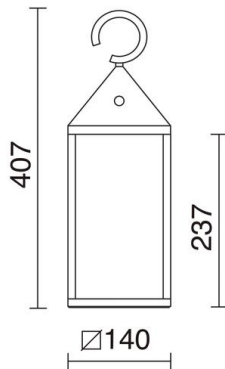

**ERICE** 918A-L0103L-04 Portable Lamp ERICE IP54 LED SMD 2.20W 187lm CRI80 3000K Anthracite

Portable outdoor lighting USB charger included 5V DC / 1A (110 / 240V 50 / 60Hz)

**GENERAL DATA**

Category	Decorative
Family	Erice
Finish	[04] Anthracite
Location	Outdoor
Installation	Floor, Table lamp
Body material	Aluminum
Diffuser material	Transparent polycarbonate
ETIM class	EC000347
EAN	8433264099510

**LIGHT SOURCES AND BEAMS**

Sources	LED SMD 2.2W max. 187lm 3000K CRI80
Total flux	187 lm

**TECHNICAL DATA**

IP	IP54
Protection class	Class III
Input voltage	5V DC V
Auxiliary gear	Battery charger
USB ports charging devices	(1)
Battery charge time	5.0 h
Battery autonomy	8.0 h
Power switches	1
Lifetime	40.000 h
LED lifetime L	80
LED lifetime B	50
Weight	1.95 Kg
Cable outlets	1
ECORAEE category I	LED-B
Flammable surfaces	Yes

**NOTES**

USB charger included 5V DC / 1A (110 / 240V 50 / 60Hz)

**ERICE** 918A-L0103L-04 Portable Lamp ERICE IP54 LED SMD 2.20W 187lm CRI80 3000K Anthracite

**COMPLEMENTARY IMAGES**

---