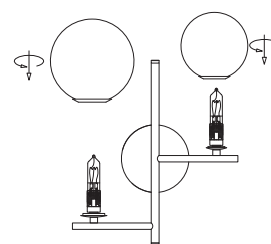

# NOVA LUCE

9190421

1

Turn off the general switch

2

Drill holes & apply plastic anchors  
With screws

3

Connect the wires

4

Apply the caps by rotating

5

Apply the bulb

6

Apply the glasses

7

Turn on the general switch