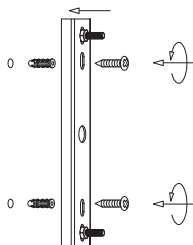

# NOVA LUCE

9190421

1

Turn off the general switch

2

Drill holes & apply plastic anchors  
With screws

3

Connect the wires

4

Apply the caps by rotating

5

Apply the bulb

6

Apply the glasses

7

Turn on the general switch