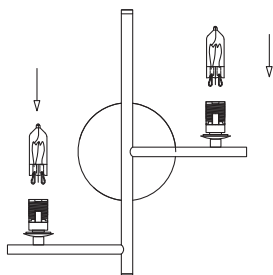

# NOVA LUCE

9190421

1

Turn off the general switch

2

Drill holes & apply plastic anchors  
With screws

3

Connect the wires

4

Apply the caps by rotating

5

Apply the bulb

6

Apply the glasses

7

Turn on the general switch