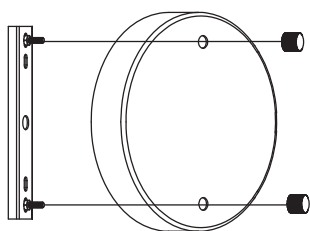

# NOVA LUCE

9190421

1

Turn off the general switch

2

Drill holes & apply plastic anchors  
With screws

3

Connect the wires

4

Apply the caps by rotating

5

Apply the bulb

6

Apply the glasses

7

Turn on the general switch