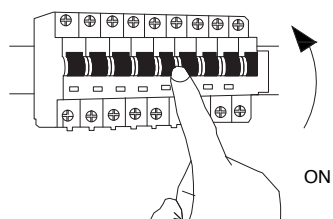

# NOVA LUCE

9190421

1

Turn off the general switch

2

Drill holes & apply plastic anchors  
With screws

3

Connect the wires

4

Apply the caps by rotating

5

Apply the bulb

6

Apply the glasses

7

Turn on the general switch