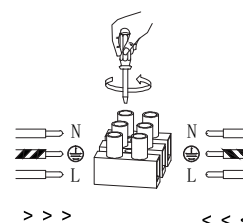

# NOVA LUCE

9190421

1

Turn off the general switch

2

Drill holes & apply plastic anchors  
With screws

3

Connect the wires

4

Apply the caps by rotating

5

Apply the bulb

6

Apply the glasses

7

Turn on the general switch