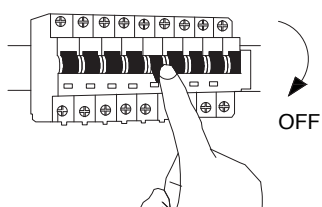

# NOVA LUCE

9190421

1

Turn off the general switch

2

Drill holes & apply plastic anchors  
With screws

3

Connect the wires

4

Apply the caps by rotating

5

Apply the bulb

6

Apply the glasses

7

Turn on the general switch