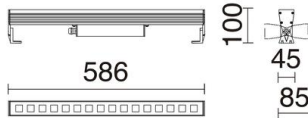

### GENERAL DATA

Category	Spotlights
Family	Walk
Finish	1031 Grey
Location	Outdoor
Installation	Ceiling, Floor, Wall
Body material	Aluminum
Diffuser material	Transparent glass
ETIM class	EC001744
EAN	8433264103613

### LIGHT SOURCES AND BEAMS

Sources	LED SMD 24W max. 2905lm 3000K CRI80
Total flux	2440 lm
Energy efficiency	E
Beam	12° - Directa

### TECHNICAL DATA

Dimensions	Length x Height x Width (mm): 586 x 100 x 45
IP	IP67
Protection class	Class I
Frequency	50/60 Hz
Input voltage	220-240V AC V
Total wattage	26 W
Output current	500 mA
Auxiliary gear	Driver integrado
Lifetime	50.000 h
LED lifetime L	80
LED lifetime B	10
Cable outlets	1
Lead wire length	0.5 mm
Tilt angle	180.0 °
ECORAE category I	LED-B