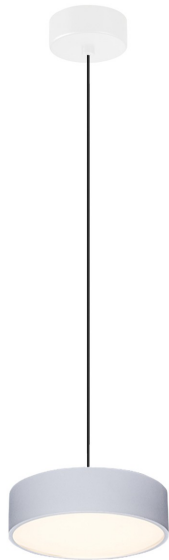

SINCE 1978

Product Datasheet

LEADING LIGHT

vkleadinglight.gr

Rupi

VK/04454/PE/W/W

Pendant Led light, 220-240V, 11W, 3000K, 1.243lm, CRI>90, IP20, ø15x4cm, white

IP20