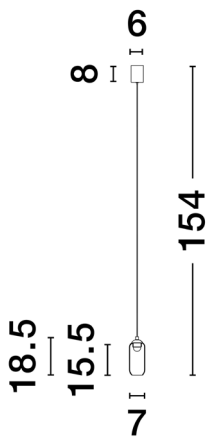

## PRODUCT PHOTOGRAPH

## TECHNICAL DRAWING

## DIMENSION & WEIGHT

LxWxH (cm)	D: 7 H: 154
Cut out (cm)	N/A
Weight (Kgr)	0.5

### PHOTOMETRICAL DATA

Luminous Flux	<b>457 lm</b>
Color Temperature	<b>3000K</b>
Light Color (Designation)	<b>Warm White</b>