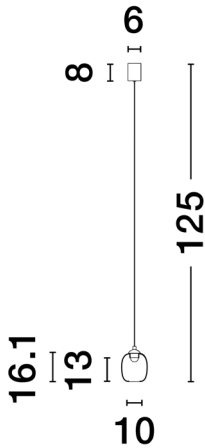

## PRODUCT PHOTOGRAPH

## TECHNICAL DRAWING

## DIMENSION & WEIGHT

LxWxH (cm)	D: 10 H: 125
Cut out (cm)	N/A
Weight (Kgr)	0.4

### PHOTOMETRICAL DATA

Luminous Flux	<b>457 lm</b>
Color Temperature	<b>3000K</b>
Light Color (Designation)	<b>Warm White</b>