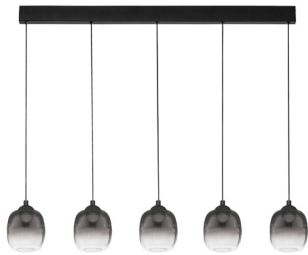

NOVA LUCE

PRODUCT DATASHEET

Version: 001

PRODUCT PHOTOGRAPH

TECHNICAL DRAWING

GENERAL INFORMATION

Product Code	9236208
Collection	Decorative
Product Category	Suspension
Product Family	Kita
Mounting Location	Ceiling
Application Environment	Indoor
Specifications	

DIMENSION & WEIGHT

LxWxH (cm)	L: 95 W: 12 H: 120
Cut out (cm)	N/A
Weight (Kgr)	2.5

MATERIAL & COLOR

Product Color	Black & Smoky
Body Material	Metal & Glass

APPLICATION & MOUNTING

Ambient Working Temp.	Max 45 oC
Type of Protection	IP20
Dimmable	Yes
Type of Dimming	Triac
Mounting type	Surface
Mounting Depth (cm)	N/A
Led Module Replaceable	No
Light Source	LED