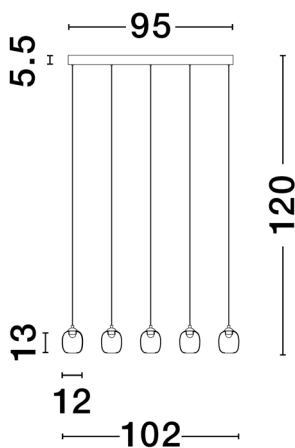

NOVA LUCE

PRODUCT DATASHEET

Version: 001

PRODUCT PHOTOGRAPH

TECHNICAL DRAWING

GENERAL INFORMATION

Product Code	9236208
Collection	Decorative
Product Category	Suspension
Product Family	Kita
Mounting Location	Ceiling
Application Environment	Indoor
Specifications	

DIMENSION & WEIGHT

LxWxH (cm)	L: 95 W: 12 H: 120
Cut out (cm)	N/A
Weight (Kgr)	2.5

MATERIAL & COLOR

Product Color	Black & Smoky
Body Material	Metal & Glass

APPLICATION & MOUNTING

Ambient Working Temp.	Max 45 oC
Type of Protection	IP20
Dimmable	Yes
Type of Dimming	Triac
Mounting type	Surface
Mounting Depth (cm)	N/A
Led Module Replaceable	No
Light Source	LED

Power (Nominal)	28 W
Input voltage (Nominal)	220-240Vac
Mains Frequency	50/60Hz

PHOTOMETRICAL DATA

Luminous Flux	2222 lm
Color Temperature	3000K
Light Color (Designation)	Warm White

WARRANTY

Warranty	3 Years
----------	----------------