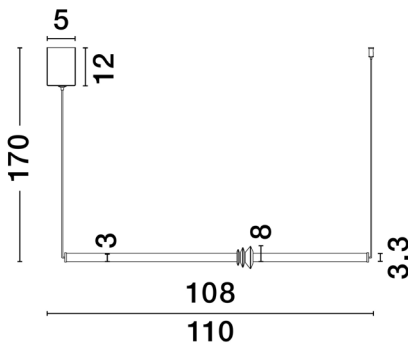

NOVA LUCE

PRODUCT DATASHEET

Version: 001

PRODUCT PHOTOGRAPH

TECHNICAL DRAWING

GENERAL INFORMATION

Product Code	9236405
Collection	Decorative
Product Category	Suspension
Product Family	Atmosfera
Mounting Location	Ceiling
Application Environment	Indoor
Specifications	

DIMENSION & WEIGHT

LxWxH (cm)	L: 110 W: 8 H: 170
Cut out (cm)	N/A
Weight (Kgr)	1.3

MATERIAL & COLOR

Product Color	Black
Body Material	Aluminium & Ceramic & Acrylic

APPLICATION & MOUNTING

Ambient Working Temp.	Max 45 oC
Type of Protection	IP20
Dimmable	Yes
Type of Dimming	Triac
Mounting type	Surface
Mounting Depth (cm)	N/A
Led Module Replaceable	No
Light Source	LED

Power (Nominal)	15 W
Input voltage (Nominal)	220-240Vac
Mains Frequency	50/60Hz

PHOTOMETRICAL DATA

Luminous Flux	1109 lm
Color Temperature	3000K
Light Color (Designation)	Warm White

WARRANTY

Warranty	3 Years
----------	----------------