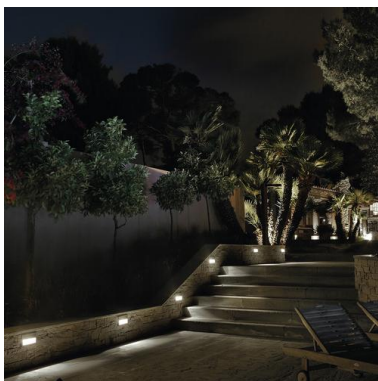

# RIMA 923B-L3105B-04

Asymmetric Wall Bracket RIMA IP65 LED SMD AC 5W 540lm CRI80 3000K Anthracite

Rima recessed wall lights, made of aluminum with a degree of protection IP65, available in three colors white, anthracite and brown and in different sizes and shapes: square, rectangular and vertical. The emission temperature can be chosen between 3000K and 4000K. Thanks to their versatility they are ideal to illuminate any outdoor space.