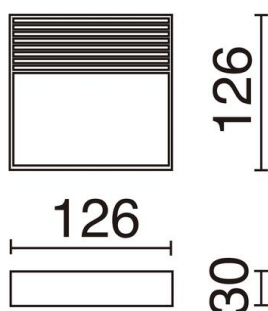

# RIMA 923B-L3105B-04

Asymmetric Wall Bracket RIMA IP65 LED SMD AC 5W 540lm CRI80 3000K Anthracite

Rima recessed wall lights, made of aluminum with a degree of protection IP65, available in three colors white, anthracite and brown and in different sizes and shapes: square, rectangular and vertical. The emission temperature can be chosen between 3000K and 4000K. Thanks to their versatility they are ideal to illuminate any outdoor space.

### GENERAL DATA

|                   |                 |
|-------------------|-----------------|
| Category          | Surface         |
| Family            | Rima            |
| Finish            | [04] Anthracite |
| Location          | Outdoor         |
| Installation      | Wall            |
| Body material     | Aluminum        |
| Diffuser material | Frosted glass   |
| ETIM class        | EC000481        |
| EAN               | 8433264104986   |

### TECHNICAL DATA

|                    |   |
|--------------------|---|
| Dimensions         | Width x Height x Depth (mm): 126 x 126 x 30 |
| IP                 | IP65  |
| IK                 | 10  |
| Protection class   | Class I                                     |
| Frequency          | 50/60 Hz                                    |
| Input voltage      | 220-240V AC V                               |
| Power factor       | 0.98  |
| Auxiliary gear     | Driver integrado                            |
| Lifetime           | 50.000 h                                    |
| LED lifetime L     | 80  |
| LED lifetime B     | 20  |
| Cable outlets      | 1   |
| ECORAAE category I | LED-A                                       |