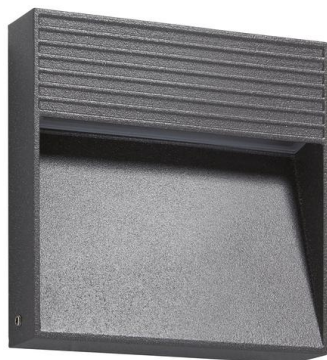

# RIMA 923B-L3105B-04

Asymmetric Wall Bracket RIMA IP65 LED SMD AC 5W 540lm CRI80 3000K Anthracite

Rima recessed wall lights, made of aluminum with a degree of protection IP65, available in three colors white, anthracite and brown and in different sizes and shapes: square, rectangular and vertical. The emission temperature can be chosen between 3000K and 4000K. Thanks to their versatility they are ideal to illuminate any outdoor space.

### GENERAL DATA

|                   |                 |
|-------------------|-----------------|
| Category          | Surface         |
| Family            | Rima            |
| Finish            | [04] Anthracite |
| Location          | Outdoor         |
| Installation      | Wall            |
| Body material     | Aluminum        |
| Diffuser material | Frosted glass   |
| ETIM class        | EC000481        |
| EAN               | 8433264104986   |

### LIGHT SOURCES AND BEAMS

|                   |                                      |
|-------------------|--------------------------------------|
| Sources           | LED SMD AC 5W max. 540lm 3000K CRI80 |
| Total flux        | 540 lm                               |
| Energy efficiency | F                                    |
| Beam              | Direct asymmetric                    |