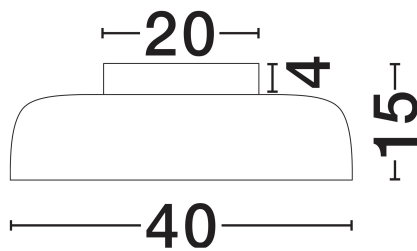

NOVA LUCE

PRODUCT DATASHEET

Version: 001

PRODUCT PHOTOGRAPH

GENERAL INFORMATION

Product Code	9268018
Collection	Indoor
Product Category	Ceiling
Product Family	Noelia
Mounting Location	Ceiling
Application Environment	Indoor
Specifications	N/A

DIMENSION & WEIGHT

LxWxH (cm)	D: 40 H: 15
Cut Out (cm)	N/A
Weight (Kgr)	1.5

MATERIAL & COLOR

Product Color	Bordeaux
Body Material	Steel, Aluminium &Acrylic

TECHNICAL DRAWING

APPLICATION & MOUNTING

Ambient Working Temp.	Max 45°C
Type of Protection	IP20
Dimmable	Yes
Type of Dimming	Triac
Mounting type	Surface
Mounting Depth (cm)	N/A
Led Module Replaceable	No
Light Source	LED

Power (Nominal)	27W
Input voltage (Nominal)	220-240V
Mains Frequency	50/60Hz

PHOTOMETRICAL DATA

Luminous Flux	1224lm
Color Temperature	2700K
Light Color (Designation)	Warm White

WARRANTY

Warranty	3 Years
----------	----------------