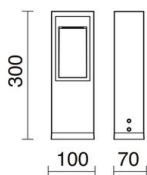

DAIN 929C-L3105B-02

Bollard DAIN IP66 LED SMD 4.50W 500lm CRI80 3000K 53° 300mm Black

The Dain family, formed by two models of wall recessed (80mm and 150mm wide) and by a beacon in two different heights (300mm and 700mm), equip an LED source and is made of aluminum with an IP66 degree of protection. It allows a wide combination of finishes thanks to the different colors of the body next to the possibility of changing the front plate. Design to illuminate passage areas, walkways and roads in outer areas, it becomes a small open opening in the dark.

GENERAL DATA

Category	Bollards and columns
Family	Dain
Finish	[02] Black
Location	Outdoor
Installation	Floor
Body material	Aluminum, Thermoplastic
Diffuser material	Polycarbonate
Frame material	Aluminum
Reflector material	Thermoplastic
ETIM class	EC000481
EAN	8433264159719

LIGHT SOURCES AND BEAMS

Sources	LED SMD 4,5W max. 500lm 3000K CRI80
Total flux	225 lm
Energy efficiency	F
Beam	53° - Direct asymmetric

TECHNICAL DATA

Dimensions	Height x Width x Depth (mm): 300 x 100 x 70
IP	IP66
IK	09
Protection class	Class I
Frequency	50/60 Hz
Input voltage	220-240V AC V
Lifetime	50.000 h
LED lifetime L	80
LED lifetime B	10
Weight	0.6 Kg
Lead wire length	170.0 mm
Cut hole box included	Yes
ECORAE category I	LED-A
Photobiological risk group	RG1