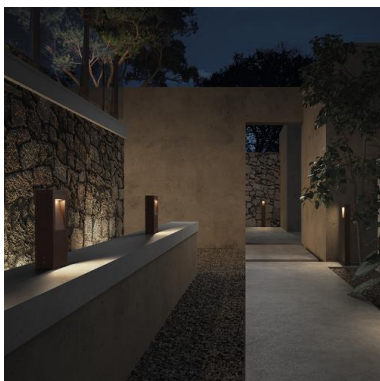

DAIN 929C-L3105B-02

Bollard DAIN IP66 LED SMD 4.50W 500lm CRI80 3000K 53° 300mm Black

The Dain family, formed by two models of wall recessed (80mm and 150mm wide) and by a beacon in two different heights (300mm and 700mm), equip an LED source and is made of aluminum with an IP66 degree of protection. It allows a wide combination of finishes thanks to the different colors of the body next to the possibility of changing the front plate. Design to illuminate passage areas, walkways and roads in outer areas, it becomes a small open opening in the dark.

GENERAL DATA

Category	Bollards and columns
Family	Dain
Finish	[02] Black
Location	Outdoor
Installation	Floor
Body material	Aluminum, Thermoplastic
Diffuser material	Polycarbonate
Frame material	Aluminum
Reflector material	Thermoplastic
ETIM class	EC000481
EAN	8433264159719

LIGHT SOURCES AND BEAMS

Sources	LED SMD 4,5W max. 500lm 3000K CRI80
Total flux	225 lm
Energy efficiency	F
Beam	53° - Direct asymmetric

TECHNICAL DATA

Dimensions	Height x Width x Depth (mm): 300 x 100 x 70
IP	IP66
IK	09
Protection class	Class I
Frequency	50/60 Hz
Input voltage	220-240V AC V
Lifetime	50.000 h
LED lifetime L	80
LED lifetime B	10
Weight	0.6 Kg
Lead wire length	170.0 mm
Cut hole box included	Yes
ECORAE category I	LED-A
Photobiological risk group	RG1