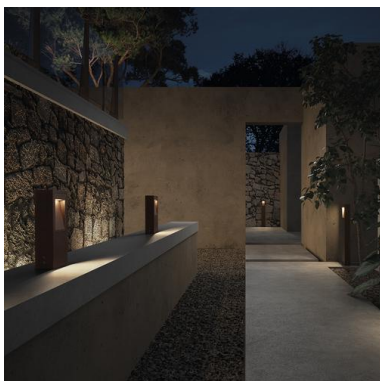

DAIN 929C-L3105B-90

Bollard DAIN IP66 LED SMD 4.50W 500lm CRI80 3000K 53° 300mm Brown oxide

The Dain family, formed by two models of wall recessed (80mm and 150mm wide) and by a beacon in two different heights (300mm and 700mm), equip an LED source and is made of aluminum with an IP66 degree of protection. It allows a wide combination of finishes thanks to the different colors of the body next to the possibility of changing the front plate. Design to illuminate passage areas, walkways and roads in outer areas, it becomes a small open opening in the dark.

GENERAL DATA

Category	Bollards and columns
Family	Dain
Finish	[90] Brown oxide
Location	Outdoor
Installation	Floor
Body material	Aluminum, Thermoplastic
Diffuser material	Polycarbonate
Frame material	Aluminum
Reflector material	Thermoplastic
ETIM class	EC000481
EAN	8433264159733