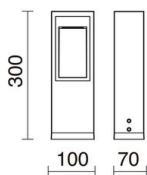

DAIN 929C-L3105B-90

Bollard DAIN IP66 LED SMD 4.50W 500lm CRI80 3000K 53° 300mm Brown oxide

The Dain family, formed by two models of wall recessed (80mm and 150mm wide) and by a beacon in two different heights (300mm and 700mm), equip an LED source and is made of aluminum with an IP66 degree of protection. It allows a wide combination of finishes thanks to the different colors of the body next to the possibility of changing the front plate. Design to illuminate passage areas, walkways and roads in outer areas, it becomes a small open opening in the dark.

GENERAL DATA

Category	Bollards and columns
Family	Dain
Finish	[90] Brown oxide
Location	Outdoor
Installation	Floor
Body material	Aluminum, Thermoplastic
Diffuser material	Polycarbonate
Frame material	Aluminum
Reflector material	Thermoplastic
ETIM class	EC000481
EAN	8433264159733

LIGHT SOURCES AND BEAMS

Sources	LED SMD 4,5W max. 500lm 3000K CRI80
Total flux	225 lm
Energy efficiency	F
Beam	53° - Direct asymmetric

TECHNICAL DATA

Dimensions	Height x Width x Depth (mm): 300 x 100 x 70
IP	IP66
IK	09
Protection class	Class I
Frequency	50/60 Hz
Input voltage	220-240V AC V
Lifetime	50.000 h
LED lifetime L	80
LED lifetime B	10
Weight	0.6 Kg
Lead wire length	170.0 mm
Cut hole box included	Yes
ECORAE category I	LED-A
Photobiological risk group	RG1