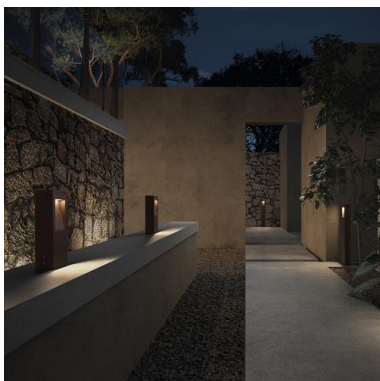

TECHNICAL DATA

Dimensions	Height x Width x Depth (mm): 700 x 100 x 70
IP	IP66
IK	09
Protection class	Class I
Frequency	50/60 Hz
Input voltage	220-240V AC V
Lifetime	50.000 h
LED lifetime L	80
LED lifetime B	10
Weight	0.6 Kg
Lead wire length	170.0 mm
Cut hole box included	Yes
ECORAE category I	LED-A
Photobiological risk group	RG1