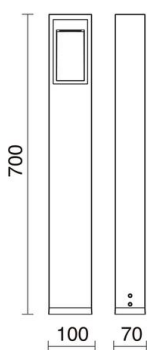

# DAIN 929D-L3105B-02

Bollard DAIN IP66 LED SMD 4.50W 500lm CRI80 3000K 53° 700mm Black

The Dain family, formed by two models of wall recessed (80mm and 150mm wide) and by a beacon in two different heights (300mm and 700mm), equip an LED source and is made of aluminum with an IP66 degree of protection. It allows a wide combination of finishes thanks to the different colors of the body next to the possibility of changing the front plate. Design to illuminate passage areas, walkways and roads in outer areas, it becomes a small open opening in the dark.

### GENERAL DATA

Category	Bollards and columns
Family	Dain
Finish	[02] Black
Location	Outdoor
Installation	Floor
Body material	Aluminum, Thermoplastic
Diffuser material	Polycarbonate
Frame material	Aluminum
Reflector material	Thermoplastic
ETIM class	EC000481
EAN	8433264159757

### LIGHT SOURCES AND BEAMS

Sources	LED SMD 4,5W max. 500lm 3000K CRI80
Total flux	225 lm
Energy efficiency	F
Beam	53° - Direct asymmetric

### TECHNICAL DATA

Dimensions	Height x Width x Depth (mm): 700 x 100 x 70
IP	IP66
IK	09
Protection class	Class I
Frequency	50/60 Hz
Input voltage	220-240V AC V
Lifetime	50.000 h
LED lifetime L	80
LED lifetime B	10
Weight	0.6 Kg
Lead wire length	170.0 mm
Cut hole box included	Yes
ECORAE category I	LED-A
Photobiological risk group	RG1