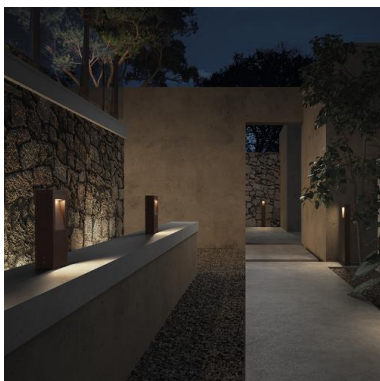

DAIN 929D-L3105B-03

Bollard DAIN IP66 LED SMD 4.50W 500lm CRI80 3000K 53° 700mm Grey

The Dain family, formed by two models of wall recessed (80mm and 150mm wide) and by a beacon in two different heights (300mm and 700mm), equip an LED source and is made of aluminum with an IP66 degree of protection. It allows a wide combination of finishes thanks to the different colors of the body next to the possibility of changing the front plate. Design to illuminate passage areas, walkways and roads in outer areas, it becomes a small open opening in the dark.

GENERAL DATA

Category	Bollards and columns
Family	Dain
Finish	[03] Grey
Location	Outdoor
Installation	Floor
Body material	Aluminum, Thermoplastic
Diffuser material	Polycarbonate
Frame material	Aluminum
Reflector material	Thermoplastic
ETIM class	EC000481
EAN	8433264159764

LIGHT SOURCES AND BEAMS

Sources	LED SMD 4,5W max. 500lm 3000K CRI80
Total flux	225 lm
Energy efficiency	F
Beam	53° - Direct asymmetric

TECHNICAL DATA

Dimensions	Height x Width x Depth (mm): 700 x 100 x 70
IP	IP66
IK	09
Protection class	Class I
Frequency	50/60 Hz
Input voltage	220-240V AC V
Lifetime	50.000 h
LED lifetime L	80
LED lifetime B	10
Weight	0.6 Kg
Lead wire length	170.0 mm
Cut hole box included	Yes
ECORAE category I	LED-A
Photobiological risk group	RG1