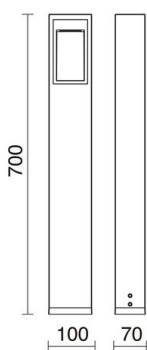

DAIN 929D-L3105B-03

Bollard DAIN IP66 LED SMD 4.50W 500lm CRI80 3000K 53° 700mm Grey

The Dain family, formed by two models of wall recessed (80mm and 150mm wide) and by a beacon in two different heights (300mm and 700mm), equip an LED source and is made of aluminum with an IP66 degree of protection. It allows a wide combination of finishes thanks to the different colors of the body next to the possibility of changing the front plate. Design to illuminate passage areas, walkways and roads in outer areas, it becomes a small open opening in the dark.

GENERAL DATA

Category	Bollards and columns
Family	Dain
Finish	[03] Grey
Location	Outdoor
Installation	Floor
Body material	Aluminum, Thermoplastic
Diffuser material	Polycarbonate
Frame material	Aluminum
Reflector material	Thermoplastic
ETIM class	EC000481
EAN	8433264159764

LIGHT SOURCES AND BEAMS

Sources	LED SMD 4,5W max. 500lm 3000K CRI80
Total flux	225 lm
Energy efficiency	F
Beam	53° - Direct asymmetric

TECHNICAL DATA

Dimensions	Height x Width x Depth (mm): 700 x 100 x 70
IP	IP66
IK	09
Protection class	Class I
Frequency	50/60 Hz
Input voltage	220-240V AC V
Lifetime	50.000 h
LED lifetime L	80
LED lifetime B	10
Weight	0.6 Kg
Lead wire length	170.0 mm
Cut hole box included	Yes
ECORAE category I	LED-A
Photobiological risk group	RG1