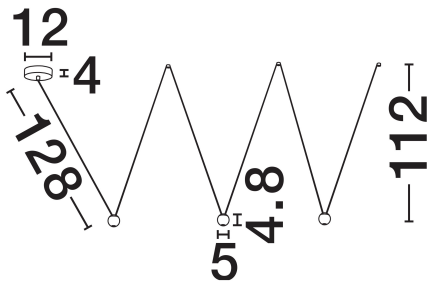

NOVA LUCE

PRODUCT DATASHEET

Version: 001

PRODUCT PHOTOGRAPH

TECHNICAL DRAWING

GENERAL INFORMATION

| | |
|-------------------------|------------|
| Product Code | 9303941 |
| Collection | Indoor |
| Product Category | Suspension |
| Product Family | Nocci |
| Mounting Location | Wall |
| Application Environment | Indoor |
| Specifications | N/A |

DIMENSION & WEIGHT

| | |
|--------------|------------------------|
| LxWxH (cm) | L: 320 H1: 128 H2: 112 |
| Cut Out (cm) | N/A |
| Weight (Kgr) | 0.83 |

MATERIAL & COLOR

| | |
|---------------|-----------|
| Product Color | Black |
| Body Material | Aluminium |

| | |
|-------------------------|-----------------|
| Power (Nominal) | 11W |
| Input voltage (Nominal) | 220-240V |
| Mains Frequency | 50/60Hz |

PHOTOMETRICAL DATA

| | |
|---------------------------|-------------------|
| Luminous Flux | 660lm |
| Color Temperature | 3000K |
| Light Color (Designation) | Warm White |