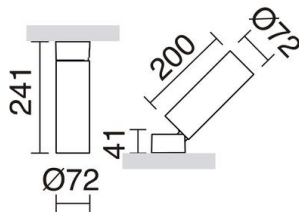

HAMELIN 930A-L3130B-02 Surface Mounted Spotlight HAMELIN IP66 LED COB 30W 3500lm CRI85 3000K 29° 94° Black

The Hamelin family projectors are made of aluminum and transparent glass with IP66, are suitable for installations on the floor, wall and ceiling. It has the maximum inclination angle of 94°, are available in two black and gray colors. They have 50000 hours of life and you can choose the color temperature between 3000K and 4000K. It is recommended to illuminate the passage areas, gardens, terraces, portals.

GENERAL DATA

Category	Spotlights
Family	Hamelin
Finish	[02] Black
Location	Outdoor
Installation	Ceiling, Floor, Wall
Body material	Aluminum
Diffuser material	Clear transparent glass
Reflector material	Termoplástico metalizado de espejo
ETIM class	EC001744
EAN	8433264105204

LIGHT SOURCES AND BEAMS

Sources	LED COB 30W max. 3500lm 3000K CRI85
Total flux	3500 lm
Energy efficiency	E
Beam	29° - Direct symmetric

TECHNICAL DATA

Dimensions	Diameter x Height x Length (mm): 72 x 241 x 200
IP	IP66
IK	10
Corrosion resistance	Yes
Protection class	Class I
Frequency	50/60 Hz
Input voltage	220-240V AC V
Output current	800 mA
Power factor	0.9
Auxiliary equipment brand	Philips
Lifetime	50,000 h
LED lifetime L	80
LED lifetime B	10
Weight	1.4 Kg
Cable outlets	1
Lead wire length	1,800.0 mm
Tilt angle	94.0 °