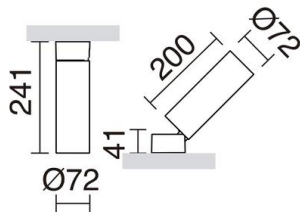

# HAMELIN 930A-L3130B-03 Surface Mounted Spotlight HAMELIN IP66 LED COB 30W 3500lm CRI85 3000K 29° 94° Grey

The Hamelin family projectors are made of aluminum and transparent glass with IP66, are suitable for installations on the floor, wall and ceiling. It has the maximum inclination angle of 94°, are available in two black and gray colors. They have 50000 hours of life and you can choose the color temperature between 3000K and 4000K. It is recommended to illuminate the passage areas, gardens, terraces, portals.

### GENERAL DATA

Category	Spotlights
Family	Hamelin
Finish	[03] Grey
Location	Outdoor
Installation	Ceiling, Floor, Wall
Body material	Aluminum
Diffuser material	Clear transparent glass
Reflector material	Thermoplastic
ETIM class	EC001744
EAN	8433264105211

### LIGHT SOURCES AND BEAMS

Sources	LED COB 30W max. 3500lm 3000K CRI85
Total flux	3500 lm
Energy efficiency	E
Beam	29° - Direct symmetric

### TECHNICAL DATA

Dimensions	Diameter x Height x Length (mm): 72 x 241 x 200
IP	IP66
IK	10
Corrosion resistance	Yes
Protection class	Class I
Frequency	50/60 Hz
Input voltage	220-240V AC V
Output current	800 mA
Power factor	0.9
Auxiliary equipment brand	Philips
Lifetime	50,000 h
LED lifetime L	80
LED lifetime B	10
Weight	1.4 Kg
Cable outlets	1
Lead wire length	1,800.0 mm
Tilt angle	94.0 °