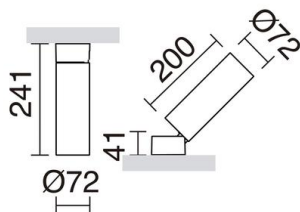

HAMELIN 930A-L3330B-02 Surface Mounted Spotlight HAMELIN IP66 LED COB 30W 3590lm CRI85 4000K 29° 94° Black

The Hamelin family projectors are made of aluminum and transparent glass with IP66, are suitable for installations on the floor, wall and ceiling. It has the maximum inclination angle of 94°, are available in two black and gray colors. They have 50000 hours of life and you can choose the color temperature between 3000K and 4000K. It is recommended to illuminate the passage areas, gardens, terraces, portals.

GENERAL DATA

Category	Spotlights
Family	Hamelin
Finish	[02] Black
Location	Outdoor
Installation	Ceiling, Floor, Wall
Body material	Aluminum
Diffuser material	Clear transparent glass
Reflector material	Thermoplastic
ETIM class	EC001744
EAN	8433264105228

LIGHT SOURCES AND BEAMS

Sources	LED COB 30W max. 3590lm 4000K CRI85
Total flux	3590 lm
Energy efficiency	E
Beam	29° - Direct symmetric

TECHNICAL DATA

Dimensions	Diameter x Height x Length (mm): 72 x 241 x 200
IP	IP66
IK	10
Corrosion resistance	Yes
Protection class	Class I
Frequency	50/60 Hz
Input voltage	220-240V AC V
Output current	800 mA
Power factor	0.9
Auxiliary equipment brand	Philips
Lifetime	50,000 h
LED lifetime L	80
LED lifetime B	10
Weight	1.4 Kg
Cable outlets	1
Lead wire length	1,800.0 mm
Tilt angle	94.0 °