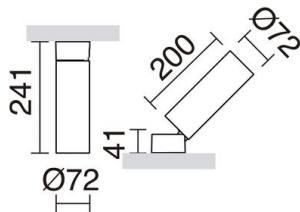

HAMELIN 930A-L3330B-03 Surface Mounted Spotlight HAMELIN IP66 LED COB 30W 3590lm CRI85 4000K 29° 94° Grey

The Hamelin family projectors are made of aluminum and transparent glass with IP66, are suitable for installations on the floor, wall and ceiling. It has the maximum inclination angle of 94°, are available in two black and gray colors. They have 50000 hours of life and you can choose the color temperature between 3000K and 4000K. It is recommended to illuminate the passage areas, gardens, terraces, portals.

GENERAL DATA

Category	Spotlights
Family	Hamelin
Finish	[03] Grey
Location	Outdoor
Installation	Ceiling, Floor, Wall
Body material	Aluminum
Diffuser material	Clear transparent glass
Reflector material	Thermoplastic
ETIM class	EC001744
EAN	8433264105235

LIGHT SOURCES AND BEAMS

Sources	LED COB 30W max. 3590lm 4000K CRI85
Total flux	3590 lm
Energy efficiency	E
Beam	29° - Direct symmetric

TECHNICAL DATA

Dimensions	Diameter x Height x Length (mm): 72 x 241 x 200
IP	IP66
IK	10
Corrosion resistance	Yes
Protection class	Class I
Frequency	50/60 Hz
Input voltage	220-240V AC V
Output current	800 mA
Power factor	0.9
Auxiliary equipment brand	Philips
Lifetime	50,000 h
LED lifetime L	80
LED lifetime B	10
Weight	1.4 Kg
Cable outlets	1
Lead wire length	1,800.0 mm
Tilt angle	94.0 °