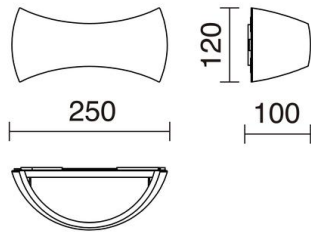

HERA 931A-L3117B-04 Wall Bracket HERA IP65 LED SMD 12W 1980lm CRI80 3000K 100° Anthracite

Hera family of wall lights is made of aluminum with IP65, available in two colors: brown and anthracite, in addition, with two color temperatures 3000K and 4000K. Thanks to its modern design, it is suitable for illuminating outdoor residential areas.

GENERAL DATA

Category	Surface
Family	Hera
Finish	[04] Anthracite
Location	Outdoor
Installation	Wall
Body material	Aluminum
Diffuser material	Transparent glass
ETIM class	EC0028g2
EAN	8433264105242

LIGHT SOURCES AND BEAMS

Sources	LED SMD 12W max. 1980lm 3000K CRI80
Total flux	1084 lm
Energy efficiency	D
Beam	100°

TECHNICAL DATA

Dimensions	Length x Height x Width (mm): 250 x 120 x 100
IP	IP65
Protection class	Class I
Frequency	50/60 Hz
Input voltage	220-240V AC V
Total wattage	14 W
Output current	500 mA
Power factor	0.9
Auxiliary gear	Electronic
Auxiliary equipment brand	HEP
Operating temperature range	-20 - 50 °C
Lifetime	50,000 h
LED lifetime L	80
LED lifetime B	10
Cable outlets	1
ECORAE category I	LED-B
Photobiological risk group	RG1